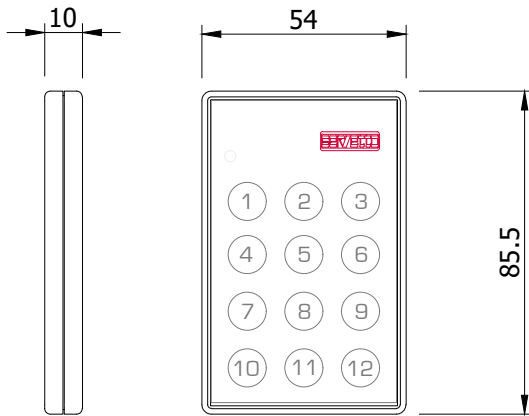

SERVETTO i3

telecomando 12 tasti | 12 buttons remote control

BIANCO
white

SWCO02512